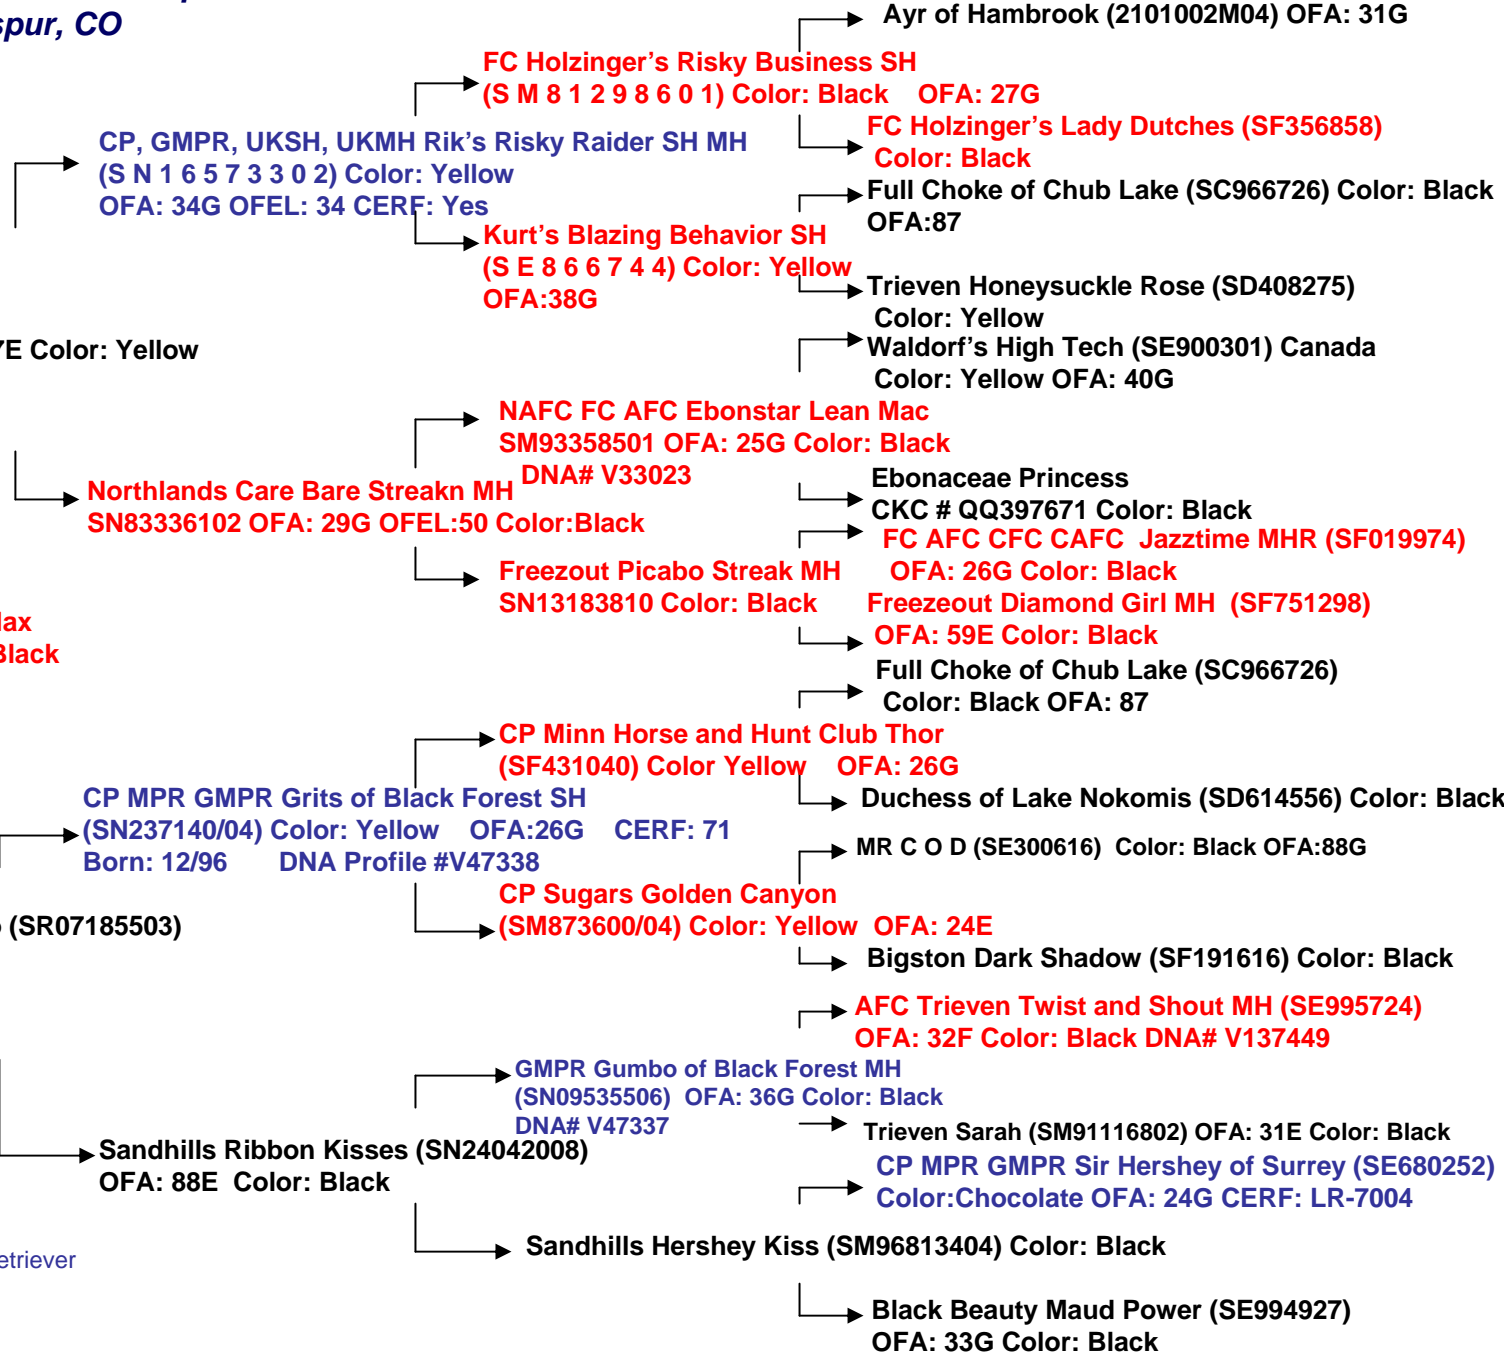

Pedigree of Mighty Max ~ www.bearpointkennel.com

Bearpoint Kennel, Larkspur, CO

Country's Wildman Tank
AKC: SR13360503 OFA: 27E Color: Yellow

MPR Bearpoint's Mighty Max
AKC: SR37135210 Color: Black

Ribbon's Bailey Boo Two (SR07185503)
OFA: 35E CERF: yes
Color: Black

BLUE: Grand Master Pointer Retriever
RED: Titled Dogs

FC Holzinger's Risky Business SH
(S M 8 1 2 9 8 6 0 1) Color: Black OFA: 27G

CP, GMPR, UKSH, UKMH Rik's Risky Raider SH MH
(S N 1 6 5 7 3 3 0 2) Color: Yellow
OFA: 34G OFEL: 34 CERF: Yes

Trieven Honeysuckle Rose (SD408275)
Color: Yellow

Waldorf's High Tech (SE900301) Canada
Color: Yellow OFA: 40G

NAFC FC AFC Ebonstar Lean Mac
SM93358501 OFA: 25G Color: Black
DNA# V33023

Northlands Care Bare Streakn MH
SN83336102 OFA: 29G OFEL: 50 Color: Black

CP Sugars Golden Canyon
(SM873600/04) Color: Yellow OFA: 24E

Duchess of Lake Nokomis (SD614556) Color: Black

MR C O D (SE300616) Color: Black OFA: 88G

Bigston Dark Shadow (SF191616) Color: Black

AFC Trieven Twist and Shout MH (SE995724)
OFA: 32F Color: Black DNA# V137449