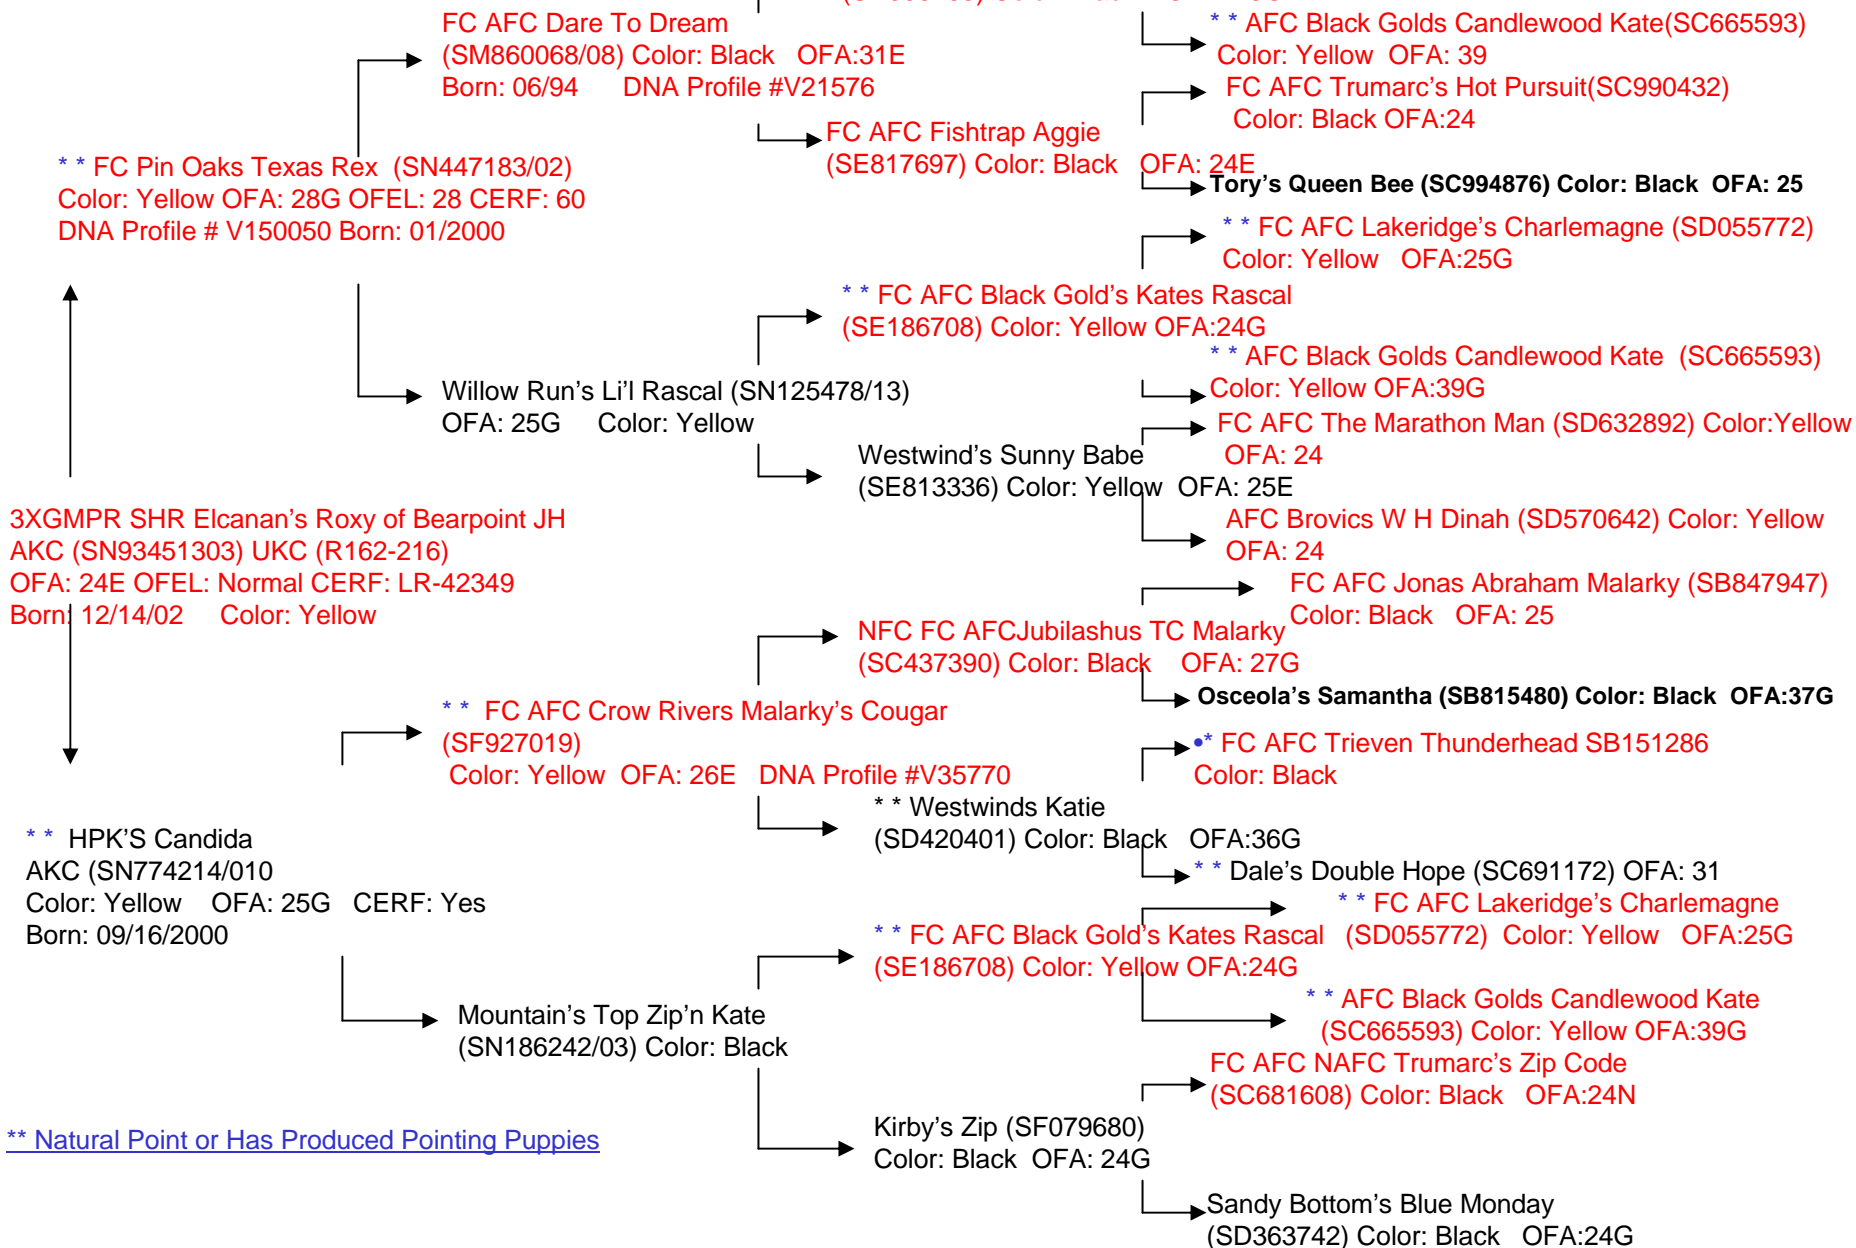

Pedigree of Roxy ~ www.bearpointkennel.com

Bearpoint Kennel, Larkspur, CO

** Natural Point or Has Produced Pointing Puppies